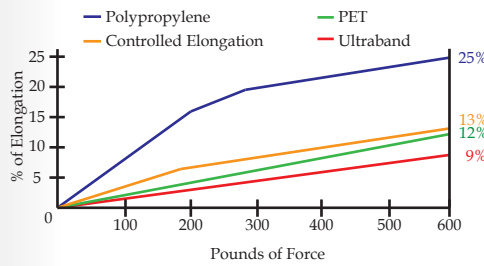

Dynaric, Inc.

Controlled Elongation Strapping

Cost Efficient - Low Elongation Polypropylene Steel Replacement Strap

- Has half of the elongation of traditional polypropylene strapping
- Similar elongation properties as polyester strapping
- More rigid than traditional polypropylene strapping
- Very competitively priced compared to polyester & steel strapping
- Can replace steel and polyester strapping in some applications

Coil Type	Color	Width		Core Size		Length Per Coil		Strength in lbs.	Standard Package Coils / Pallet
		MM	Inches	Diameter	Face	Meter	Feet		
X3500	■	9.0	3/8	9"	8"	2499	8,200	525	30
XB3450	□	10.5	3/8	16"	6"	2514	8,250	500	28
XB5600	□	11.6	1/2	16"	6"	2438	8,000	600	28
XB5600	□	11.6	1/2	16"	8"	3200	10,500	600	24
XB5620	□	11.6	1/2	16"	6"	2438	8,000	620	28
XB5620	□	11.6	1/2	16"	8"	3048	10,000	620	24
X5650	■ ■ □ ■	11.6	1/2	16"	6"	2133	7,000	650	28
X5650	■ □	11.6	1/2	16"	8"	3048	10,000	650	24
XB5420	□	12.0	1/2	9"	8"	3322	10,900	420	36
X5450	■ □	12.0	1/2	16"	6"	2804	9,200	475	28
X5450	□	12.0	1/2	16"	8"	3962	13,000	475	24
X5450	■ □	12.0	1/2	9"	8"	3322	10,900	475	30
X5500	■ □	12.0	1/2	16"	6"	2551	8,370	525	28
X5500	■ □ ■	12.0	1/2	9"	8"	3017	9,900	525	30
X5525WQ	□	12.0	1/2	9"	8"	3017	9,900	525	30
X5575	■ □	12.0	1/2	9"	8"	2517	8,258	600	30
X5575	■ ■ □ ■	12.0	1/2	16"	6"	2133	7,000	600	28
X5575	□	12.0	1/2	24"	6"	2895	9,500	600	12
X972	□	12.0	1/2	16"	6"	2410	7,910	600	28
X5725	■	12.0	1/2	8"	8"	2499	8,200	725	30
X5725	■ □	12.0	1/2	9"	8"	2164	7,100	725	30
X5725	■ ■ □ ■	12.0	1/2	16"	6"	1859	8,200	725	28
XB5725	□	12.0	1/2	16"	8"	2905	9,530	725	24
XB982	□	12.0	1/2	16"	8"	3048	10,000	725	24
X6575	□	14.8	5/8	16"	6"	2194	7,200	590	28
X6650	□	14.8	5/8	16"	6"	1981	6,500	650	28
X6650	□	14.8	5/8	16"	8"	2621	8,600	650	24
X6650	■	14.8	5/8	9"	8"	1981	6,500	650	30
X6700	■ □	15.5	5/8	16"	6"	1829	6,000	725	28
X7950	■	18.2	3/4	8"	8"	1372	4,500	1050	30